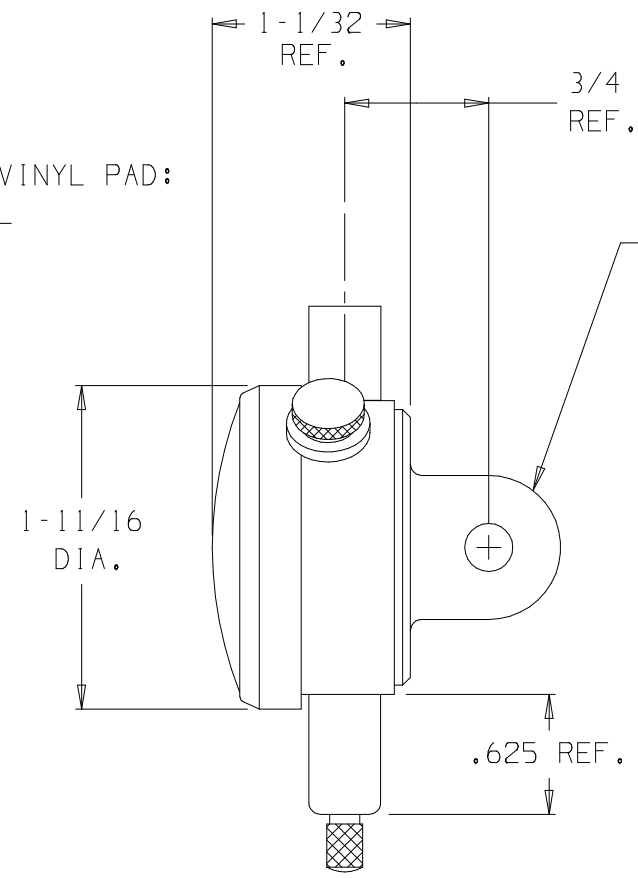

DETAIL A

SCALE = 2/1

NOTE:
WHITE DIAL FACE WITH BLACK TEXT