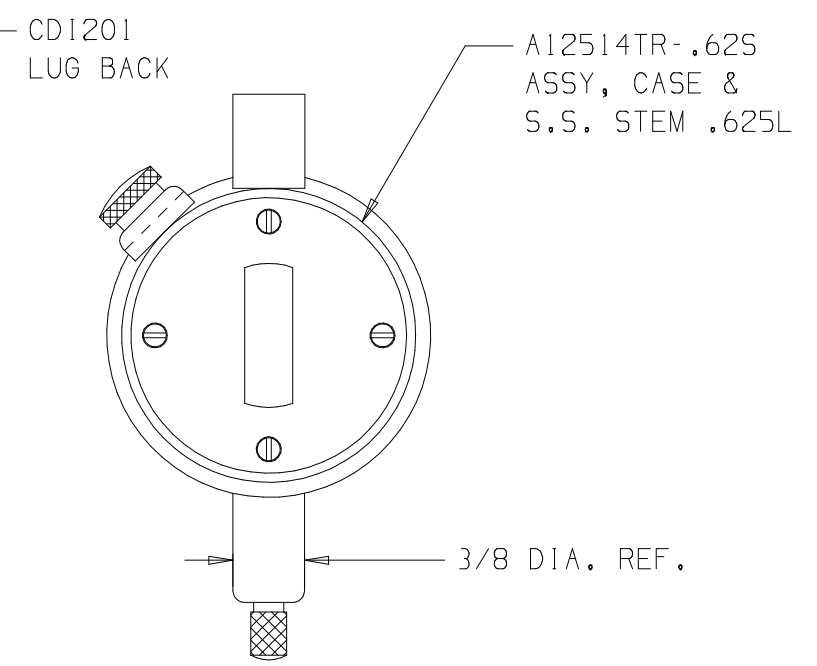

DETAIL A

SCALE = 2/1

NOTE:
WHITE DIAL FACE WITH BLACK TEXT