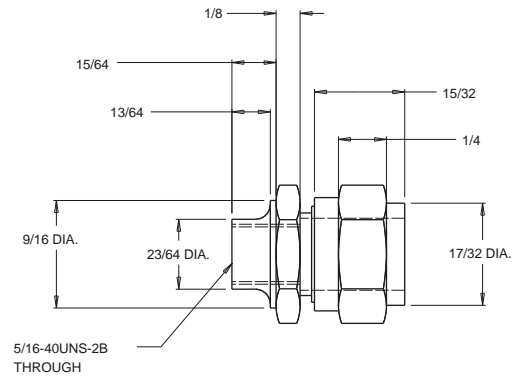

MOUNTING COLLET, CDI92

3/8 DIA. HOLE
17/32 DEEP

COLLET NUT
5/8 HEX