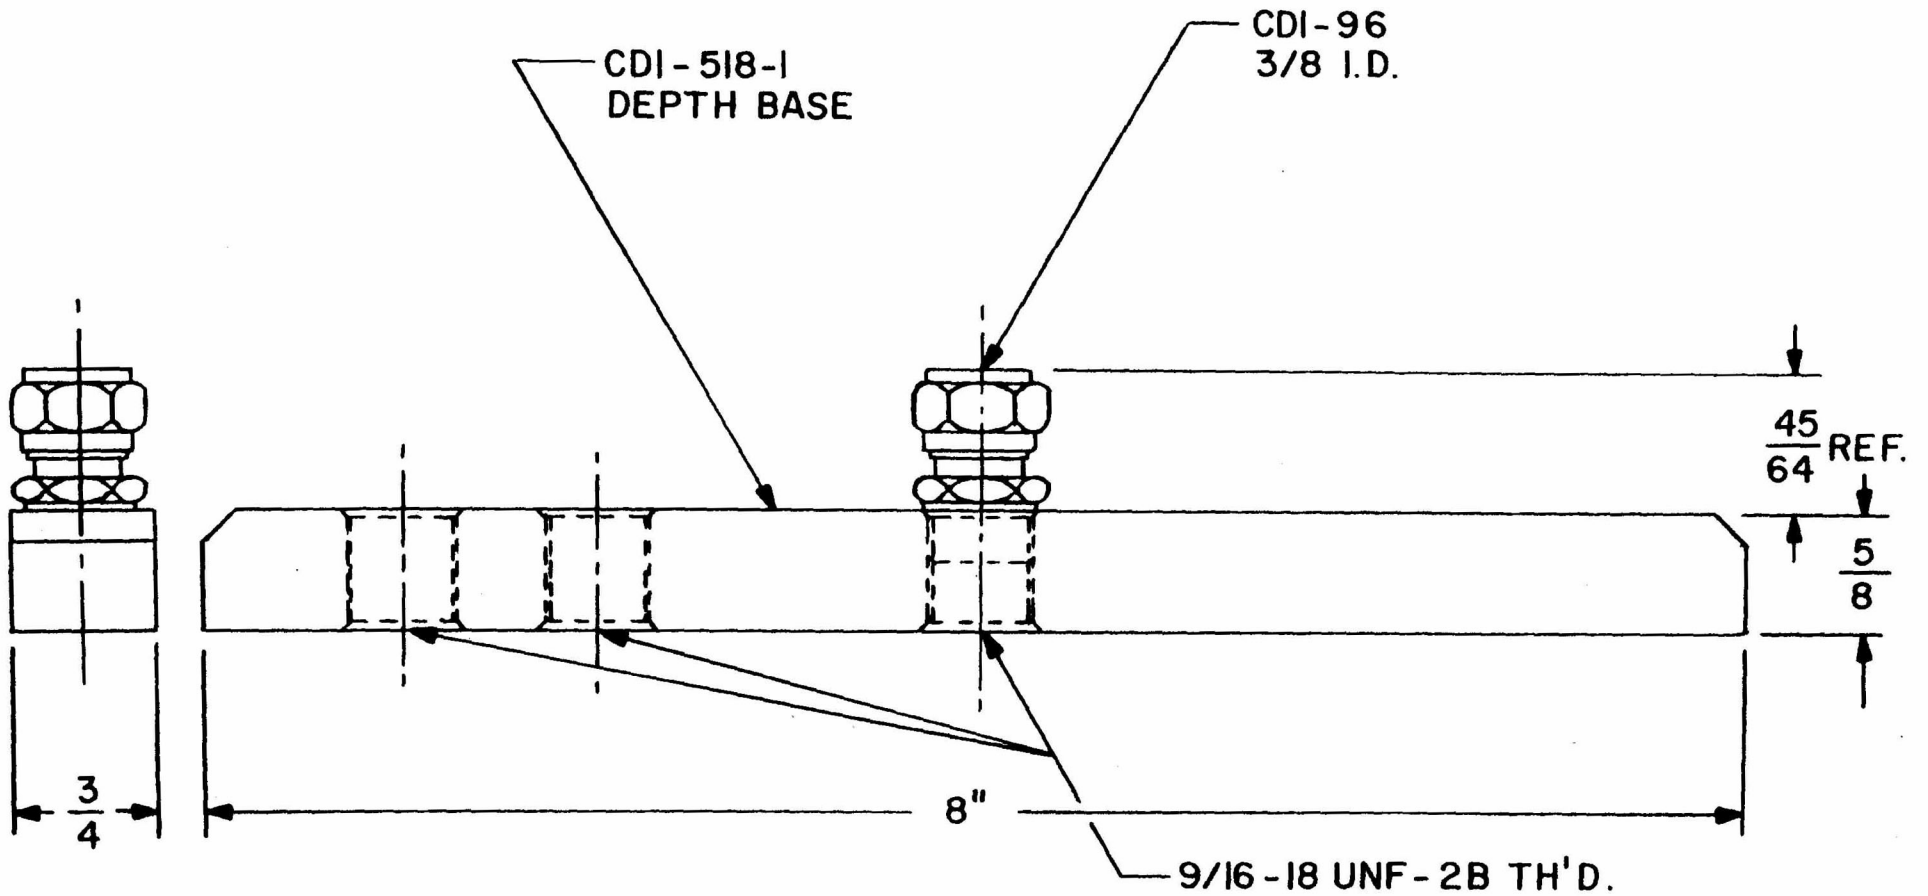

CDI-518  
DEPTH GAGE BASE AND COLLET ASS'Y.

SCALE: FULL

NOTE: BASE IS HARDENED AND GROUND STEEL WITH BLACK OXIDE FINISH.