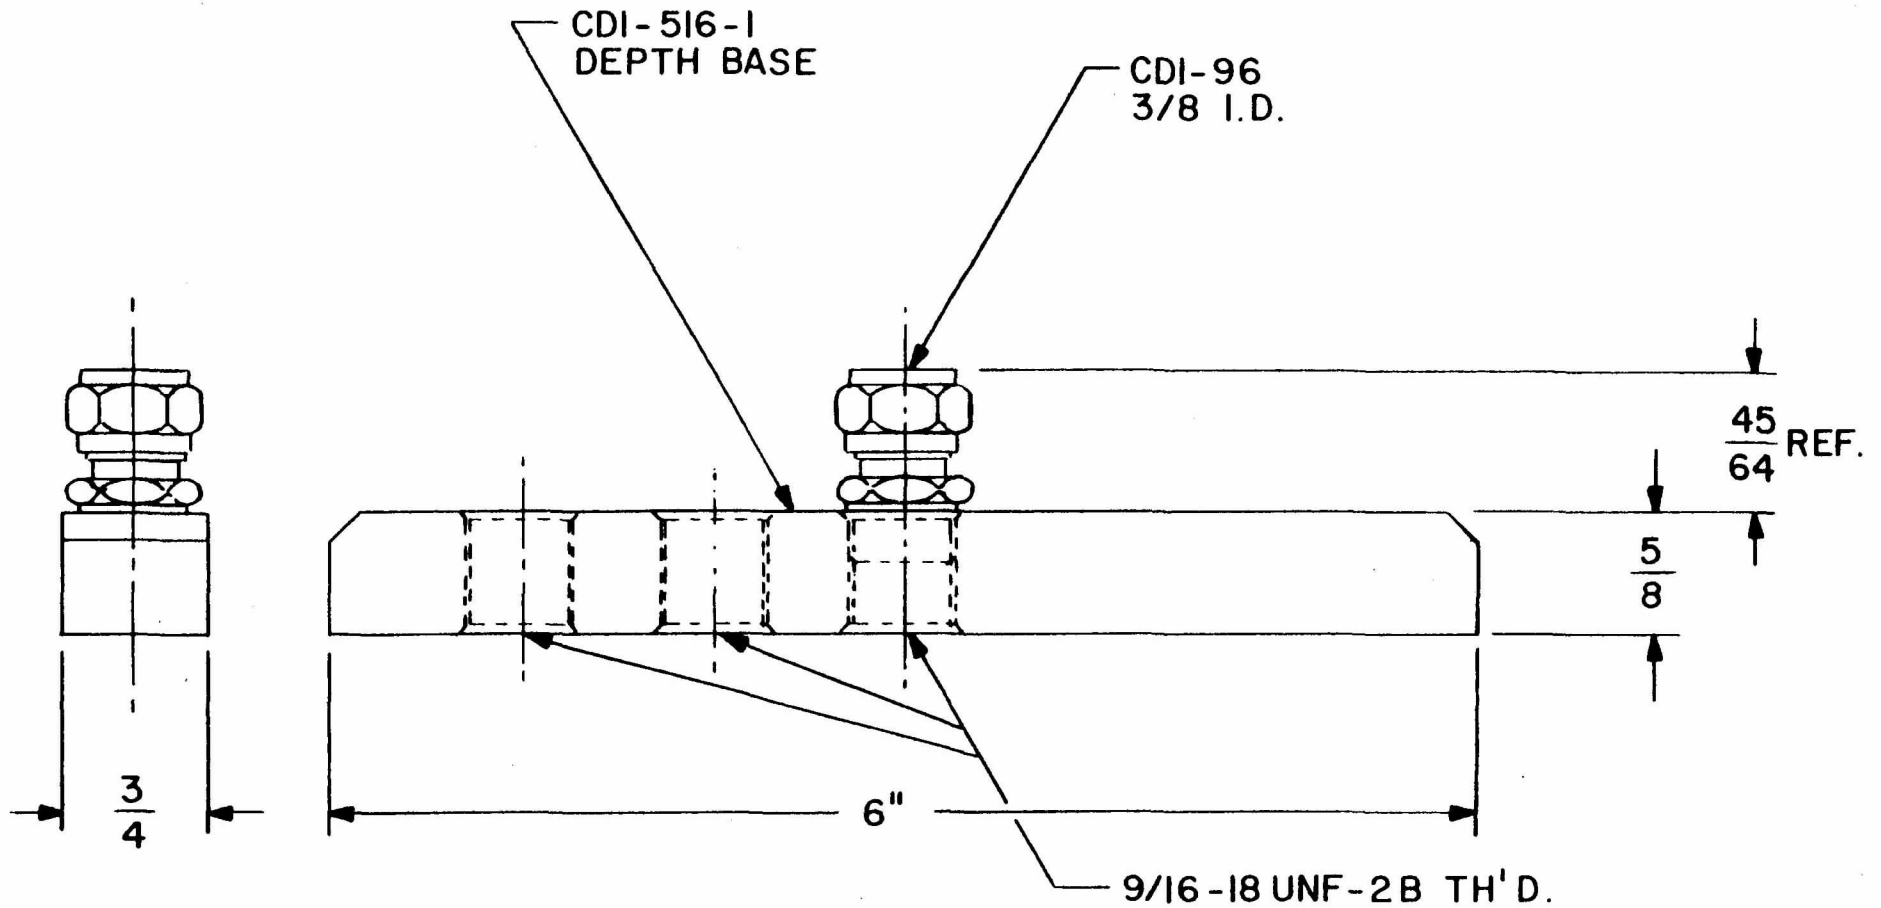

CDI-516
DEPTH GAGE BASE AND COLLET ASS'Y.

SCALE: FULL

NOTE: BASE IS HARDENED AND GROUND STEEL WITH BLACK OXIDE FINISH.