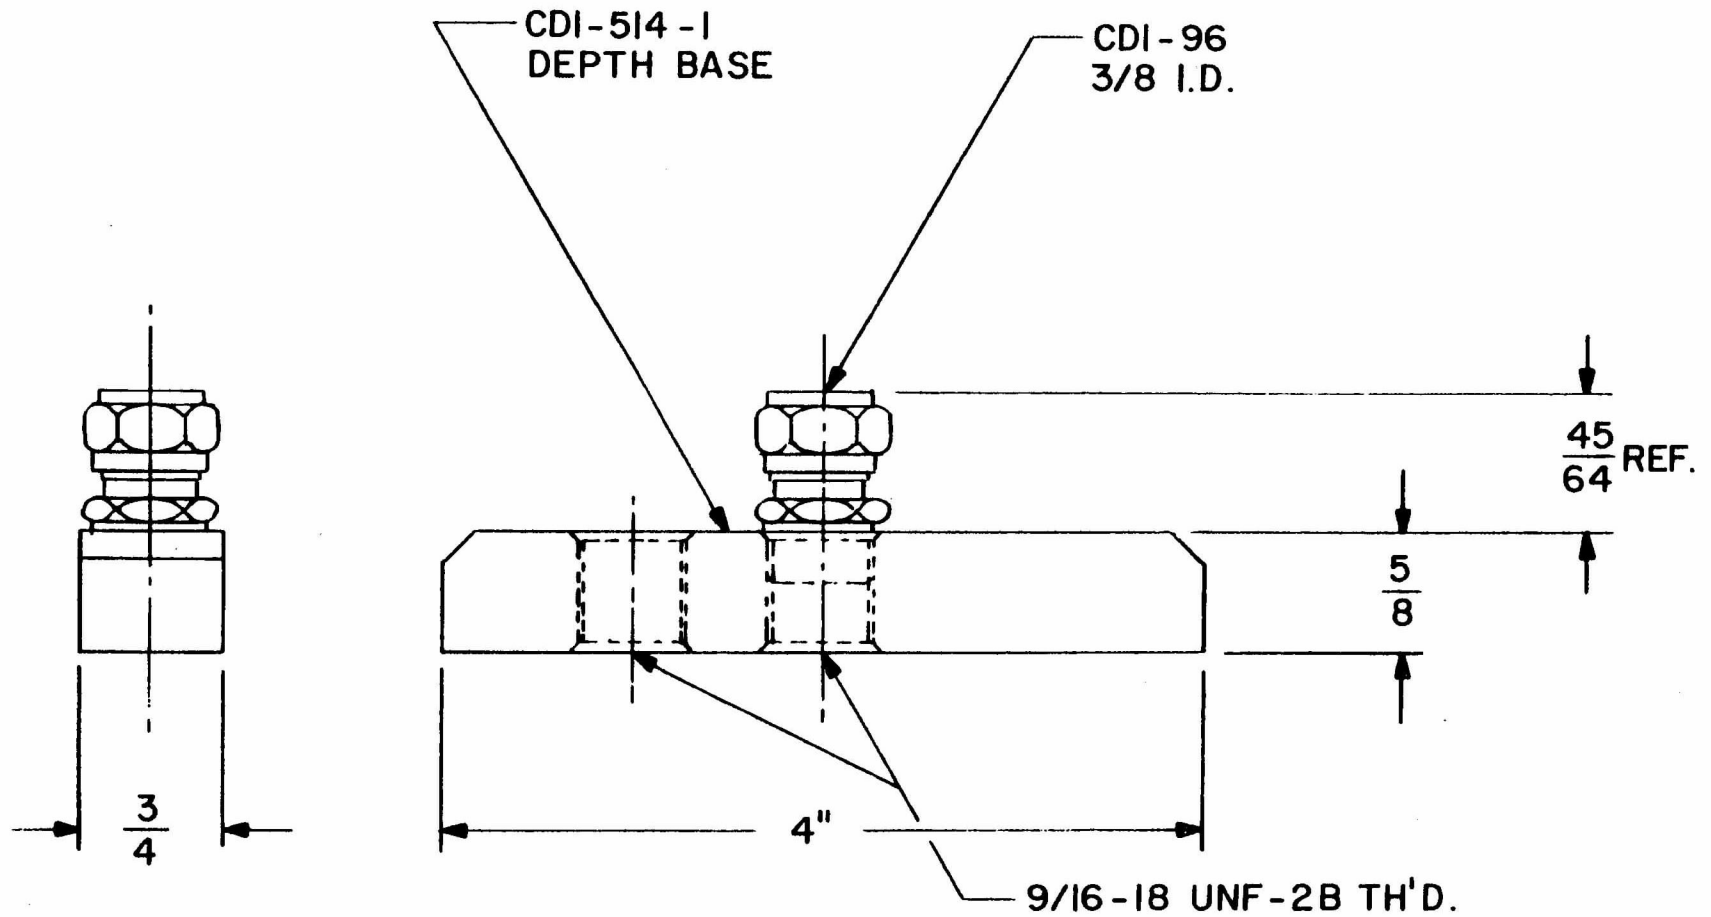

CDI-514
DEPTH GAGE BASE AND COLLET ASS'Y.

SCALE: FULL

NOTE: BASE IS HARDENED AND GROUND STEEL WITH BLACK OXIDE FINISH.