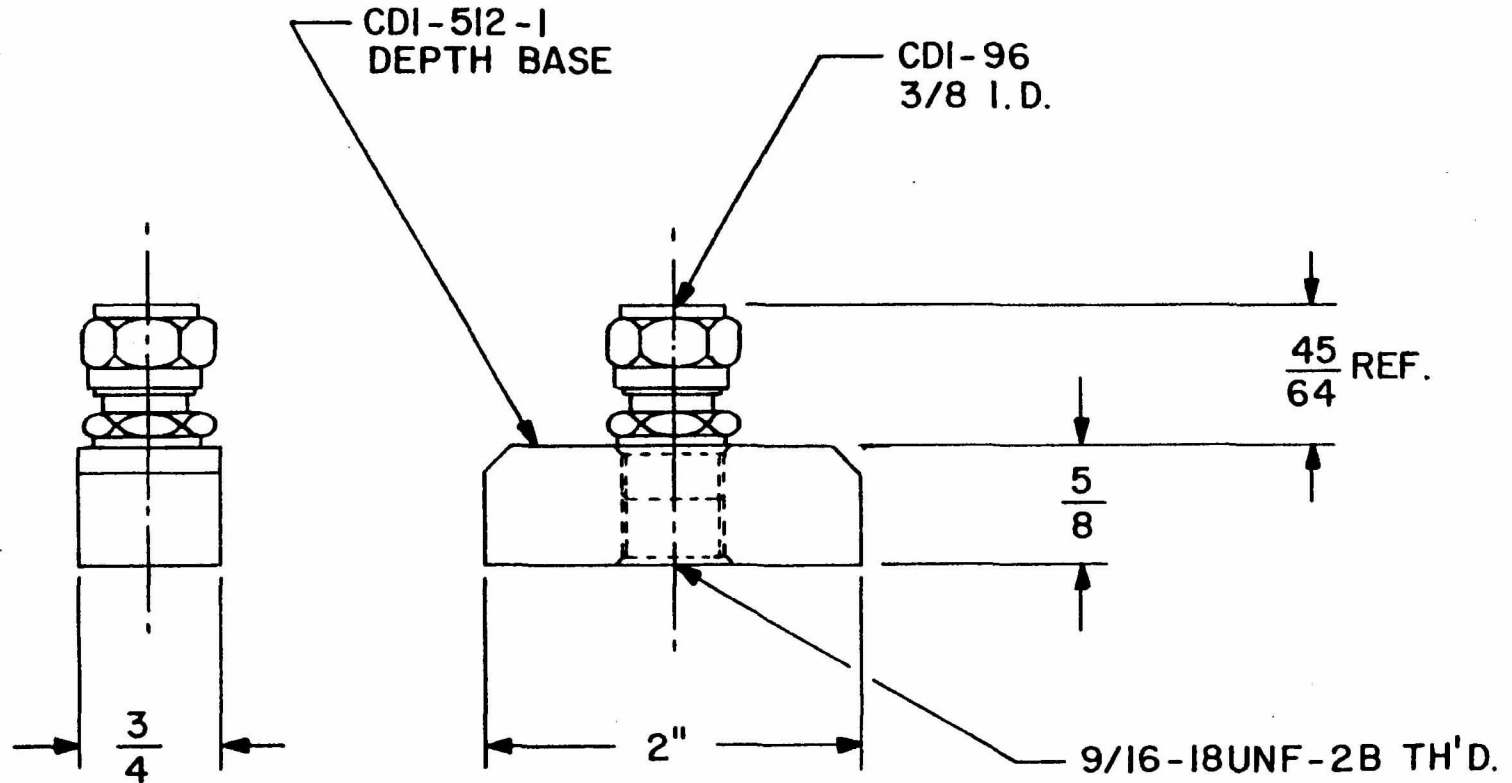

CDI-512  
DEPTH GAGE BASE AND COLLET ASS'Y.

SCALE: FULL

NOTE: BASE IS HARDENED AND GROUND STEEL WITH BLACK OXIDE FINISH .