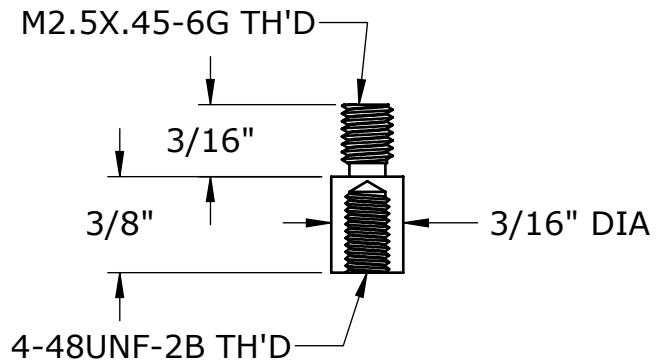

INCH TO METRIC

SPINDLE THREAD CONVERTERS	
CDP#	TYPE
M00-0020	INCH TO METRIC
M00-0022	METRIC TO INCH

METRIC TO INCH