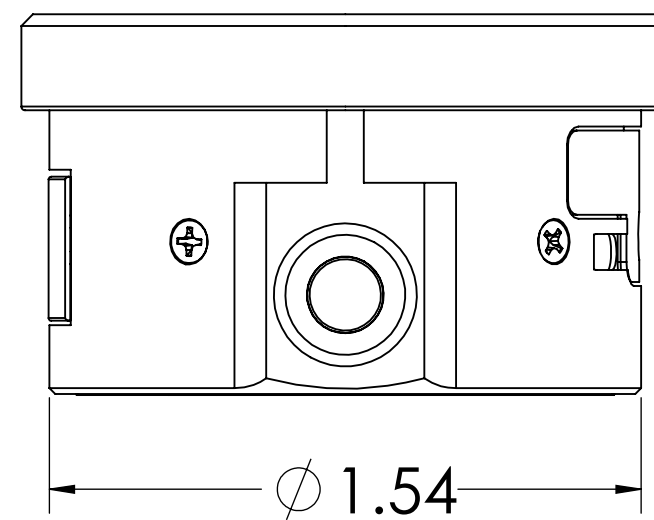

(2) #2-64 MTG. HLS.

MP4565
 TRAVEL: .25"
 RESOLUTION: .0005"/.01mm