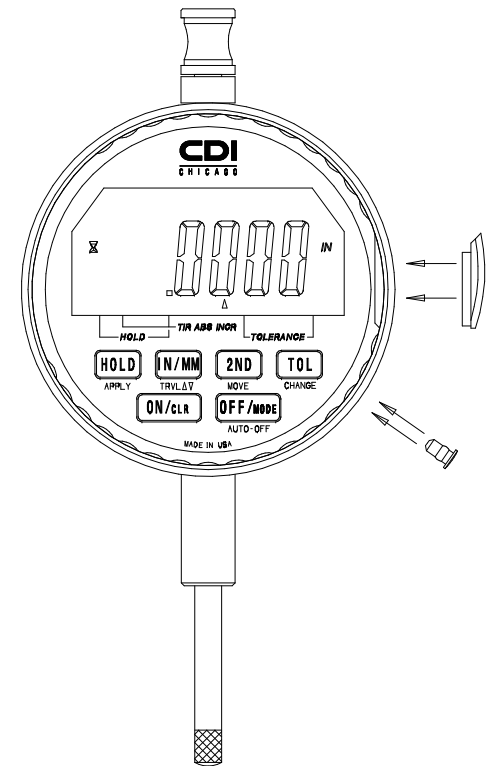

BEZEL
ROTATION
270° CW

Q4110
TRAVEL: .1000"
RESOLUTION: .0005"/.01mm