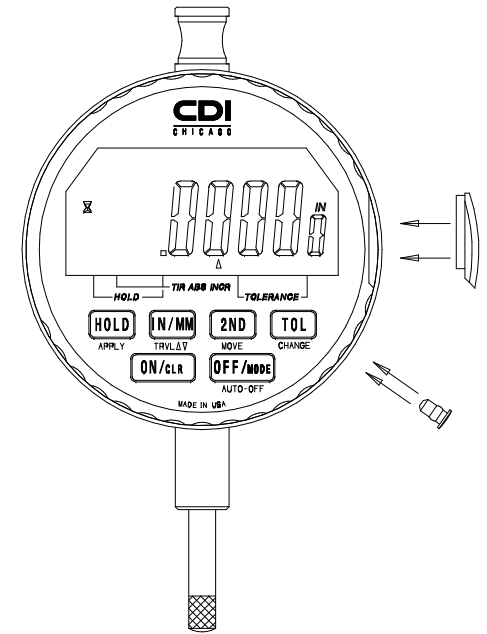

BEZEL
ROTATION
270° CW

Q3600
TRAVEL : .600"
RESOLUTION : .00005" / .001mm