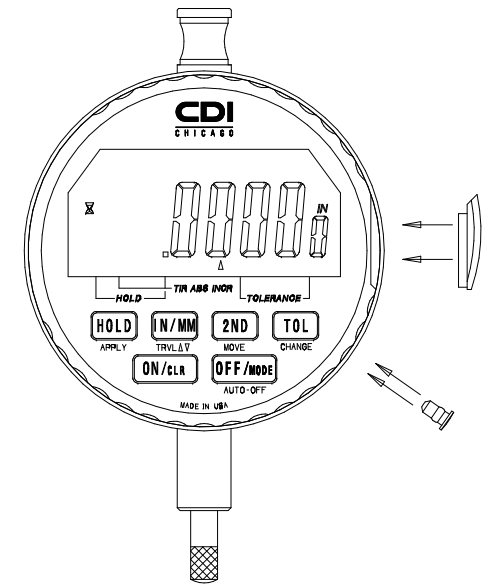

BEZEL
ROTATION
270° CW

Q3500
TRAVEL : .250"
RESOLUTION : .00005" / .001mm