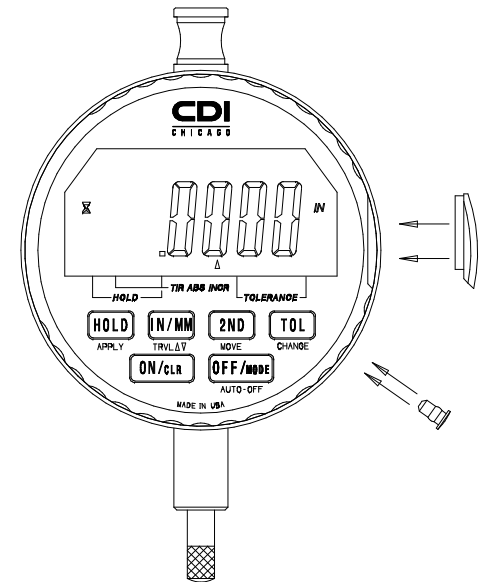

BEZEL
ROTATION
270° CW

Q2500
TRAVEL : .250"
RESOLUTION : .0001" / .002mm