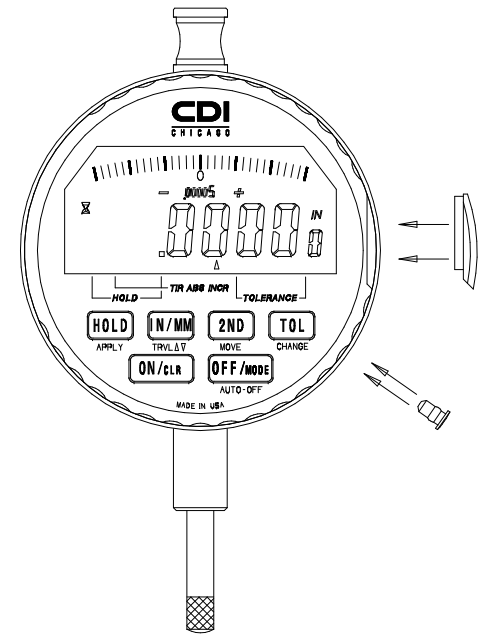

BEZEL  
ROTATION  
270° CW

A3600  
TRAVEL : .600"  
RESOLUTION : .00005" / .001mm