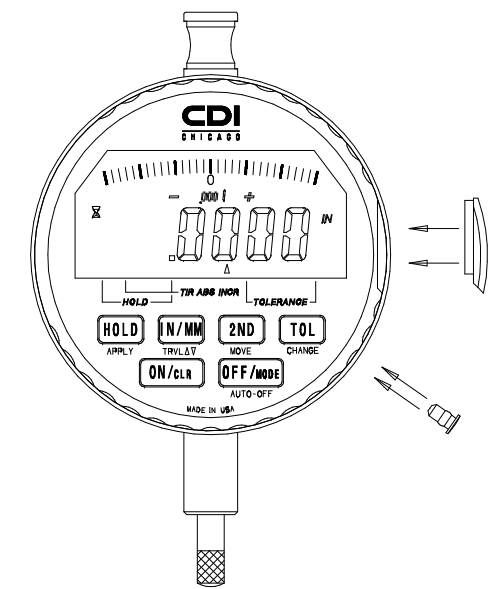

BEZEL
ROTATION
270° CW

A2500
TRAVEL : .250"
RESOLUTION : .0001" / .002mm